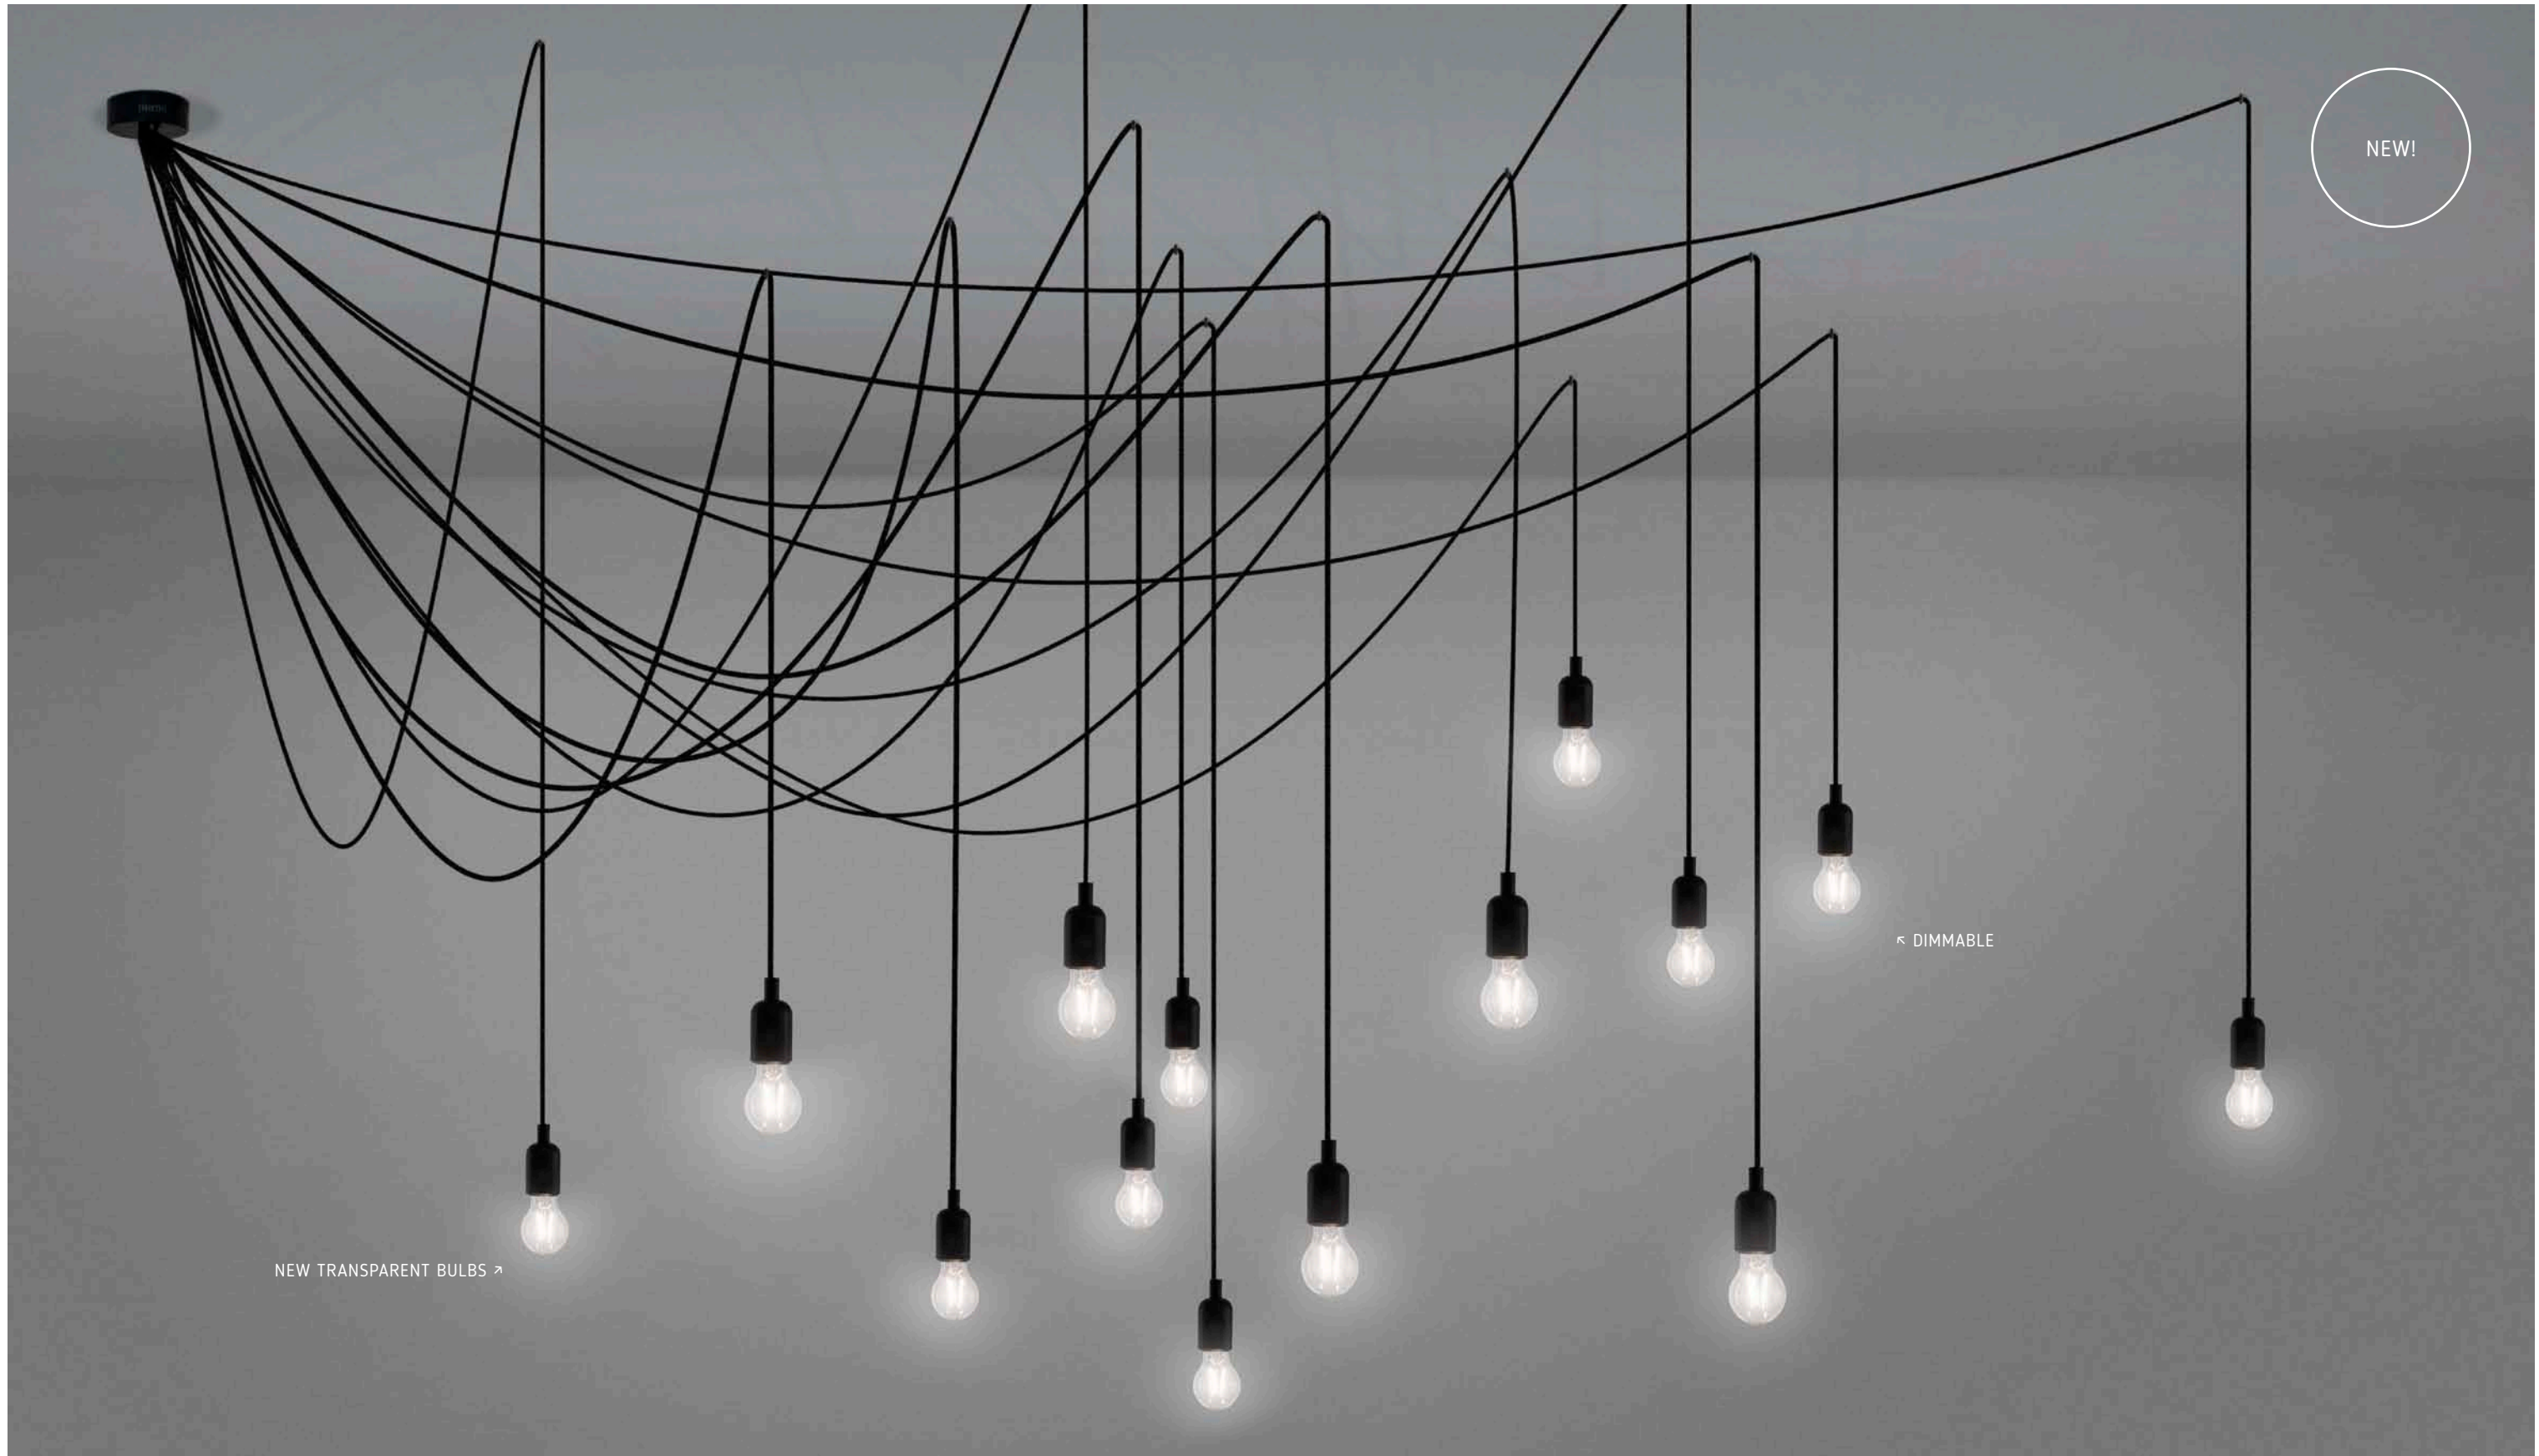

Lamp holder | C-HOLDER

OUTDOOR
PROOF!

◀ NEW SAGRA!

◀ NEW SAGRA WITH NEW OPTIONAL COLOURED FLAG

BELLA VISTA CLEAR | Strip of 10 led lights bulbs

BELLA VISTA | Strip of 10 led light bulbs

Lampshade | CAPPELLO

Hanging lamp _14921
cm. 37x20,5 h. 76,5 ≈
14.6"x8.1" h. 30.1" ≈

Standing lamp _14920
cm. 46x27,5 h. 54 ≈
18.1"x10.6" h. 21.3" ≈

Sitting lamp _14922
cm. 34x30 h. 32 ≈
13.4"x11.8" h. 12.6" ≈

For indoor / outdoor use
Led light bulb included
Led E14 - 2 W -
200 lumen - 2700 K
EU version: 230 V -
50 Hz - output 36 V
USA version: 120 V -
60 Hz - output 30 V