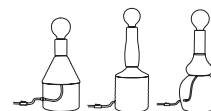

MRND

Design: Elena Salmistraro
Material: Glass, porcelain,
cork, wood

Dina
Table lamp _07934
ø cm. 15,5 h. 29,5 ≈
ø 6.1" h. 11.6" ≈

Anna
Table lamp _07933
ø cm. 16 h. 39,5 ≈
ø 6.3" h. 15.3" ≈

Maria Teresa
Table lamp _07932
ø cm. 19 h. 36,5 ≈
ø 7.5" h. 14.3" ≈

Dimmable 120V 60Hz /
230V 50Hz
For indoor use only
Led Light bulb not included
Max 230V 50Hz - 60W

We recommend to use SELETTI
Dimmable bulbs type E27 - G80
4W - 230V - 50 Hz - 350 lumen
WARM WHITE
Item 07180

- page 15 -