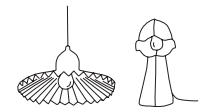

EGG OF COLUMBUS

Design: Valentina Carretta / Fabrica
Material: Recycled paper,
ceramic lamp holder, fabric wire

Table lamp
cm. 17x25 h. 41 ≈
6.7"x9.8" h. 16.1" ≈
Natural _07909
Dark Grey _07919_ANT
Light Blue _07919_AZZ
Pink _07919_PIN
Green _07919_VER

Ceiling lamp
ø cm. 26,5 ≈ - ø 10.4" ≈
Natural _07906
Dark Grey _07916_ANT
Light Blue _07916_AZZ
Pink _07916_PIN
Green _07916_VER

Ceiling lamp
ø cm. 22,5 ≈ - ø 8.9" ≈
Natural _07907
Light Blue _07917_AZZ
Pink _07917_PIN
Green _07917_VER

Ceiling lamp
ø cm. 35 ≈ - ø 13.8" ≈
Natural _07908
Light Blue _07918_AZZ
Pink _07918_PIN
Green _07918_VER

Light bulb not included
Maximun supported: E27 - Max
40W - 230V - 50Hz
40W = 7/8W Low Consumption
40W = 4/5W Led