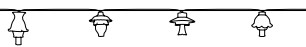

FLORALIA

Design: Cristina Celestino
Material: Blown glass

Set 12 lights
Total Length mt. 4,2 ≈ - 13.8 ft ≈
_07962 transparent
_07963 pink

For indoor use only
Led light bulbs included
3 V - 0,6 W - 20 mA - WARM
LIGHT
EU version: 230 V - 50 Hz
USA version: 120 V - 60 Hz

- page 11 -