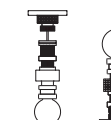

MORESQUE

Design: Alessandro Zambelli
Material: Porcelain

Ceiling lamp holder _07094
ø cm. 8 h. 20 ≈ - ø 3.2" h. 7.9" ≈

Table lamp with switch _07090
ø cm. 10 h. 20 ≈ - ø 3.9" h. 7.9" ≈

Ceiling lamp holder _07095
ø cm. 8 h. 20 ≈ - ø 3.2" h. 7.9" ≈

Table lamp with switch _07091
ø cm. 10 h. 20 ≈ - ø 3.9" h. 7.9" ≈

For indoor use only
Led light bulb included
230V 50Hz - 4W G80 - 340 Lumen

- page 16 -