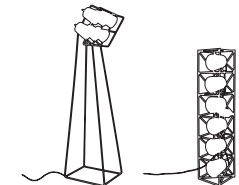

MULTILAMP

Design: Emanuele Magini
Material: Metal, cloth

Ring
Lamp with 12 lampshades
_01437
ø cm.77 h. 22 ≈
ø 30.3" h. 8.7" ≈

Wall
Wall lamp with 2 lampshades
cm. 38x22 h. 17,5 ≈
15"x 8.7" h. 6.9" ≈
Black _01439
White _01439BIA

Table
Table lamp with 4 lampshades
_01434
cm. 35x35 h. 66 ≈
13.8"x 13.8" h. 26" ≈
White _01434BIA

Floor
Floor lamp with 6 lampshades
cm. 53x51 h. 180 ≈
20.9"x 20.1" h. 70.9" ≈
Black _01435
White _01435BIA

For indoor use only
Low consumption light bulb included
230V - 50Hz E14 - 5W

Line
Lamp with 6 lampshades
cm. 103x22 h. 22 ≈
40.5"x8.7" h. 8.7" ≈
Black _01486
White _01486BIA

Dimmable without bulb

Floor
Floor lamp with 6 lampshades
cm. 53x51 h. 180 ≈
20.9"x20.1" h. 70.9" ≈
Black _01485
White _01485BIA

For indoor use only
Light bulb not included
Dimmable version

We recommend to use SELETTI
Dimmable bulbs type E14 - P45G
4W - 300 lumen - 230V - 50 Hz
WARM WHITE
Item 07181

DIMMABLE LIGHT BULBS

SATIN LIGHT BULB G80 LED
Material: Glass

Light bulb A+ _07180
Maximum Power 230V
50Hz - E27 - 4W
350 lumen - 3000K - WARM WHITE
20,000h

SATIN LIGHT BULB P45G LED
Material: Glass

Light bulb A+ _07181
Maximum Power 230V - 50Hz - E14 - 4W
300 lumen - 3000K - WARM WHITE
20,000h

NEON ART

A series of best selling ready-made Neon Art compositions of famous and attractive words or sentences. Each one comes with its proper transformer.

dj _01422_001
cm. 30 x 17 ≈ - 11.8" x 6.7" ≈
2 letters +
transformer 01423 - 2kv

in _01422_002
cm. 30 x 17 ≈ - 11.8" x 6.7" ≈
2 letters +
transformer 01423 - 2kv

up _01422_003
cm. 30 x 17 ≈ - 11.8" x 6.7" ≈
2 letters +
transformer 01423 - 2kv

hi _01422_004
cm. 30 x 17 ≈ - 11.8" x 6.7" ≈
2 letters +
transformer 01423 - 2kv

art _01422_005
cm. 45 x 17 ≈ - 17.7" x 6.7" ≈
3 letters +
transformer 01423 - 2kv

666 _01422_006
cm. 45 x 17 ≈ - 17.7" x 6.7" ≈
3 letters +
transformer 01423 - 2kv

out _01422_007
cm. 45 x 17 ≈ - 17.7" x 6.7" ≈
3 letters +
transformer 01423 - 2kv

xxx _01422_008
cm. 45 x 17 ≈ - 17.7" x 6.7" ≈
3 letters +
transformer 01423 - 2kv

sex _01422_009
cm. 45 x 17 ≈ - 17.7" x 6.7" ≈
3 letters +
transformer 01423 - 2kv

luce _01422_010
cm. 60 x 17 ≈ - 23.6" x 6.7" ≈
4 letters +
transformer 01424 - 6kv

life _01422_011
cm. 60 x 17 ≈ - 23.6" x 6.7" ≈
4 letters +
transformer 01424 - 6kv

love _01422_012
cm. 60 x 17 ≈ - 23.6" x 6.7" ≈
4 letters +
transformer 01424 - 6kv