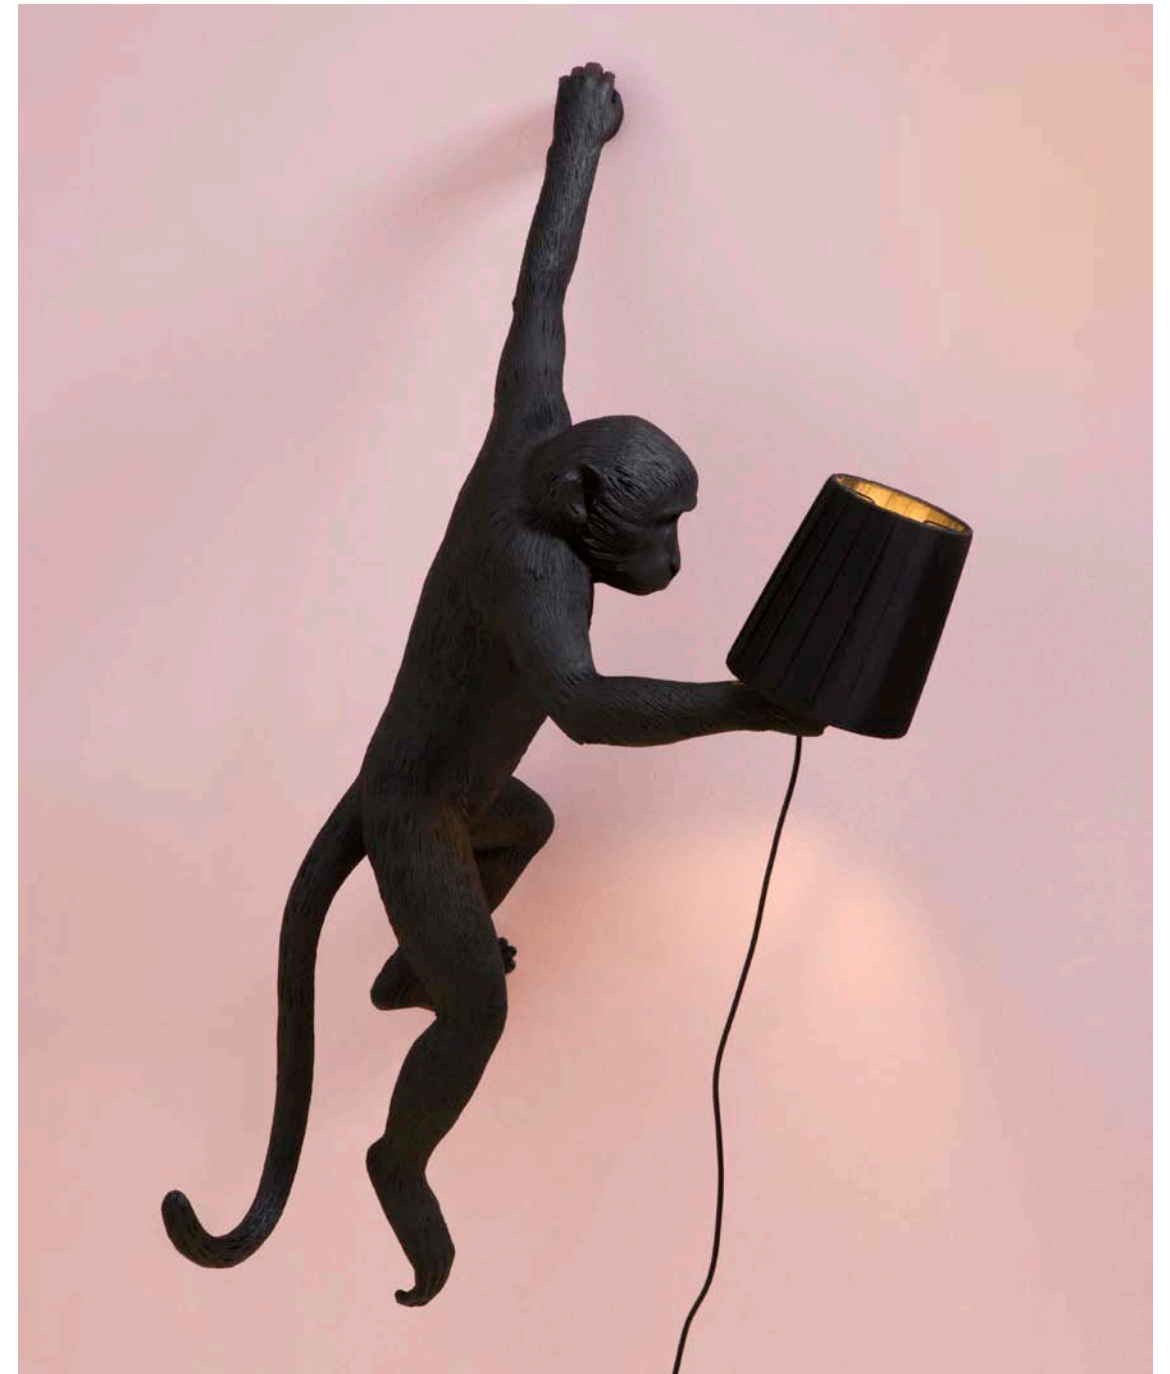

Seletti has expanded its **LIGHTING** collection, including the iconic **Monkey Lamps**, now available in black for indoor/outdoor use. Focusing on a “collection within a collection”, the new designs reflect the distinguished Seletti style, with contributions from both Italian and international designers. Inkeeping with the Seletti brand, the new lighting items are decorative, fun conversation pieces. **Floralia** is a playful and elegant string light made of precious glass flowers, a reference to the games celebrated in ancient Rome in honour of the goddess Flora. On a similar note, **Sagra**, the new “Italian-style” string lights, evoke the flags and lights of small town fairs. Seletti prides itself on collaborations with innovative designers. **Street-Life**, a traffic cone shaped table lamp, is a wonderful metaphor for life; inviting us to break routines, changedirectionsandembarkon“newadventures”. In addition to the strong creative content, all products are manufactured according to the latest certified technologies in the LED industry. Functional, artistic and unique—the Seletti **LIGHTING** collection is an ideal assortment to showcase in furniture stores, accessories shops, department stores and boutiques.

NEW
OPTIONAL
LAMP SHADE!

OUTDOOR
PROOF!

BLACK MONKEY LAMP | Standing / Ceiling / Sitting

BLACK MONKEY LAMP | Hanging

Lampshade | MONKEY LAMP SHADE

◀ HANGING

◀ CEILING

◀ OPTIONAL LAMP SHADE AVAILABLE