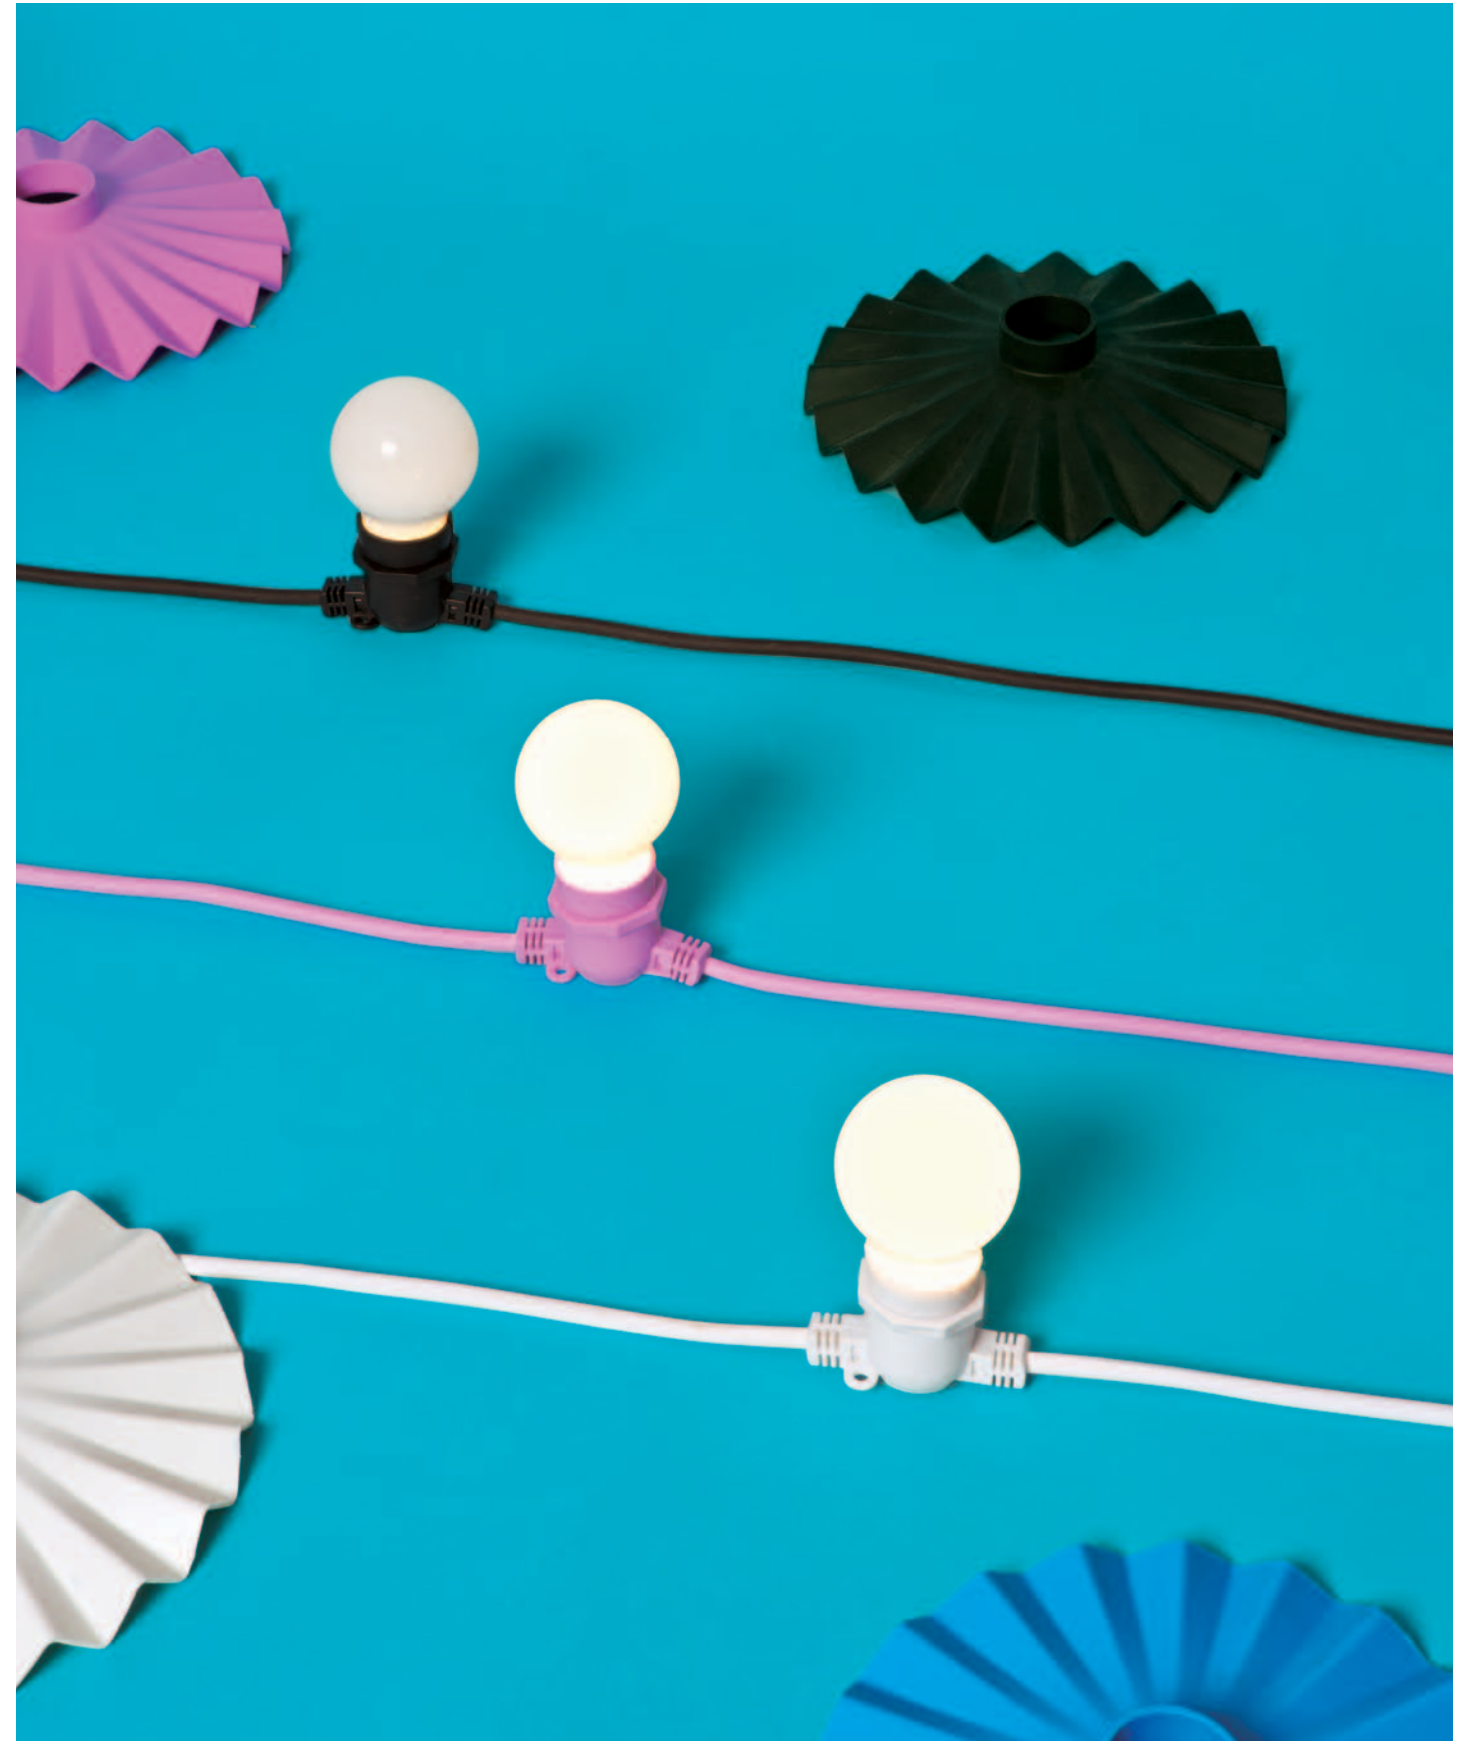

Lamp holder | C-HOLDER

OUTDOOR
PROOF!

◀ NEW SAGRA!

◀ NEW SAGRA WITH NEW OPTIONAL COLOURED FLAG

BELLA VISTA CLEAR | Strip of 10 led lights bulbs

BELLA VISTA | Strip of 10 led light bulbs

Lampshade | CAPPELLO