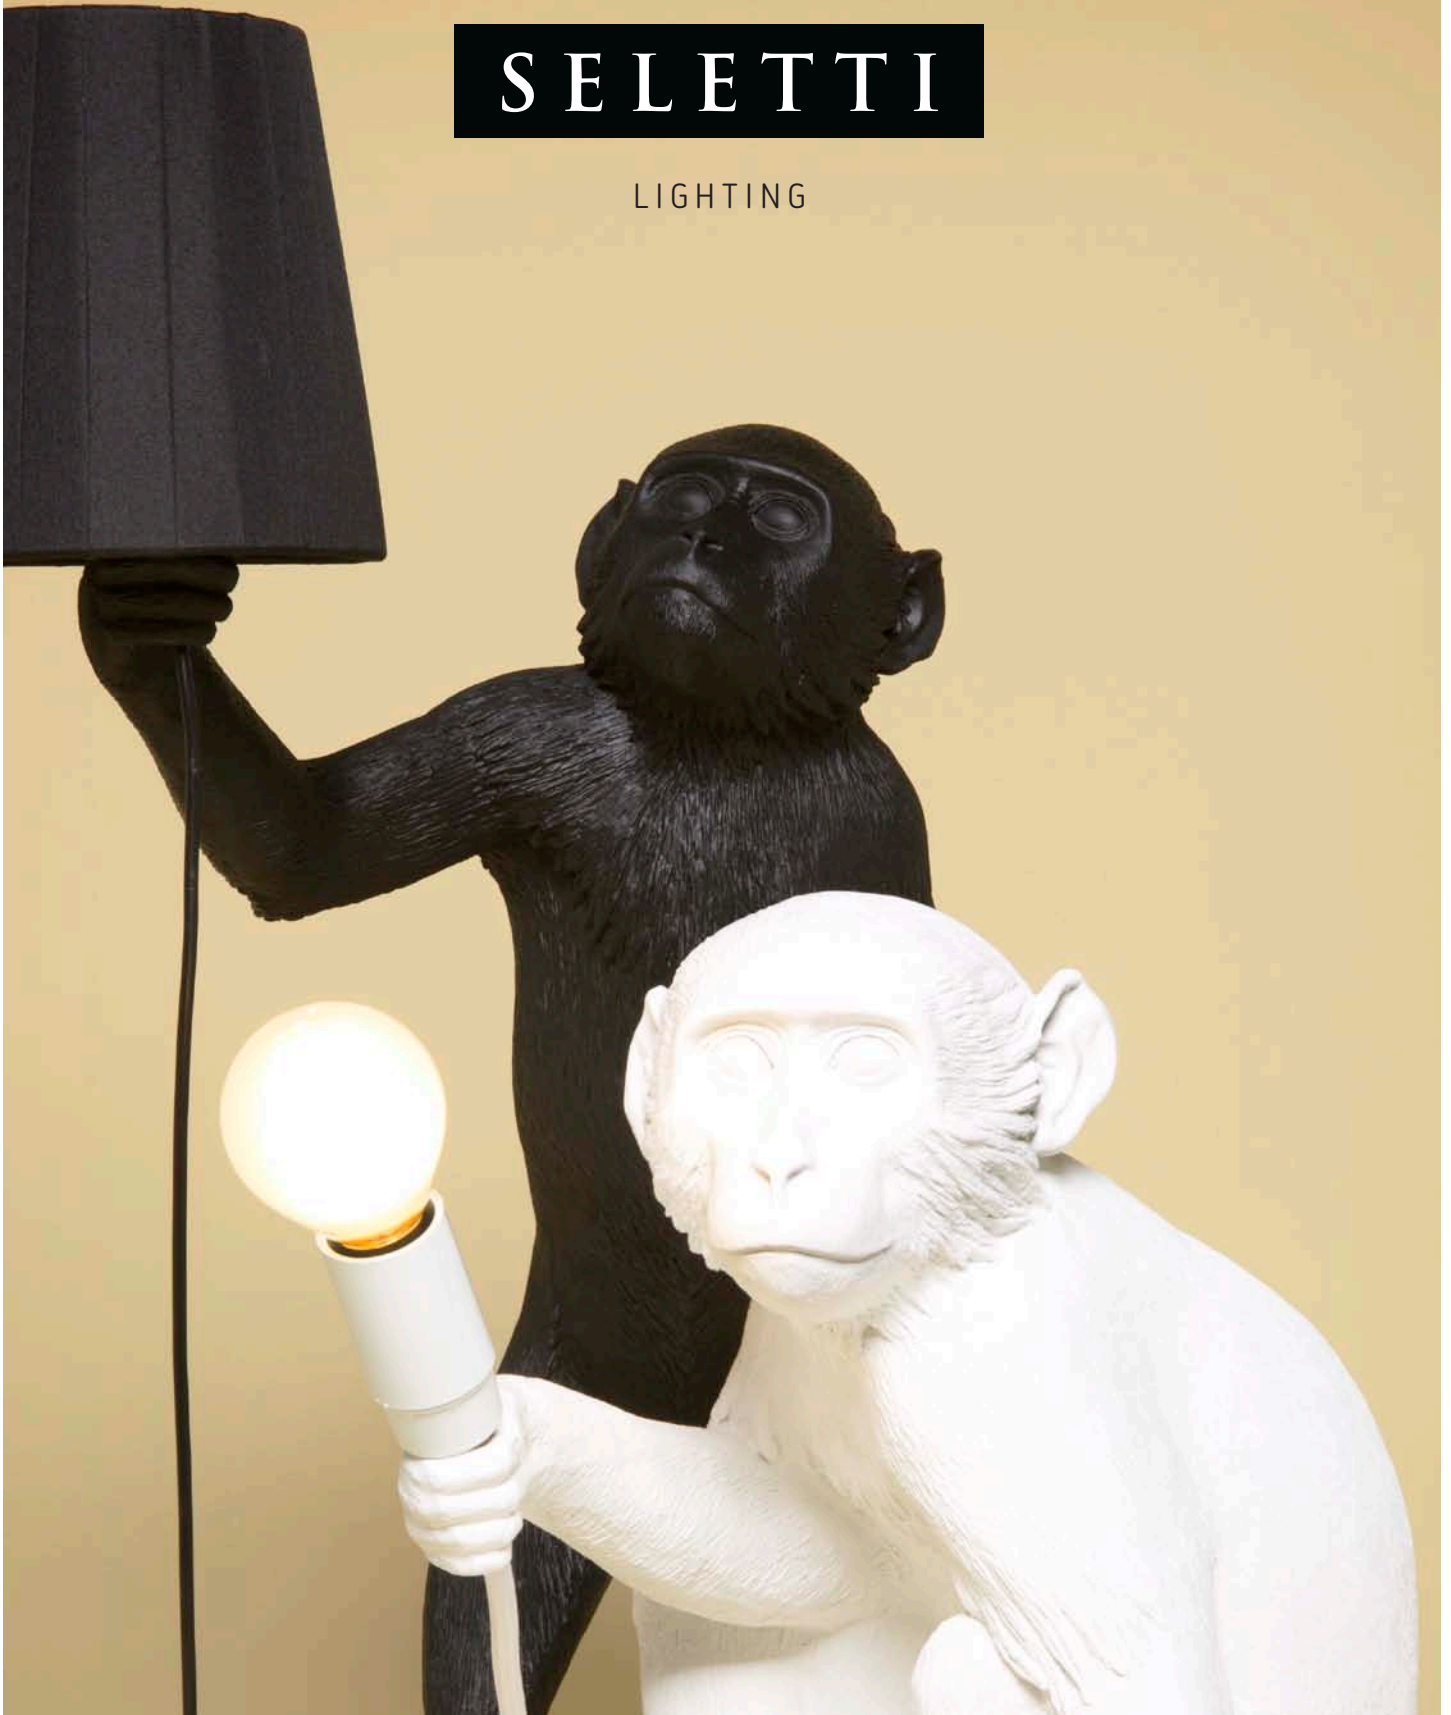

SELETTI

LIGHTING