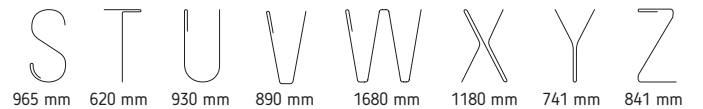

LINEA

Design: Selab + Alessandro Zambelli
Material: Glass, plastic, wood

Neon lamp

h. cm. 140 ≈ - h. 55.1" ≈
White _07753_BIA
Blue _07753_BLU
Fuchsia _07753_FUC
Yellow _07753_GIA
Red _07753_ROS
Green _07753_VER

Base _B07753
cm. 22x22 h. 4 ≈
8.7"x8.7" h. 1.6" ≈

For indoor use only
EU version: 230V - 50Hz - 36W
USA version: 120V - 60Hz - 36W

NEON ART

Design: Selab
Material: Neon tube glass

Alphabet lamp _01422
(A > Z 0 > 9 &! ? → @ ♥ #)
h. 17 ≈ - h. 6.7" ≈

Indoor use only - Intended use
for home decoration only, not for
professional use.

Transformer sold separately
EU version: 230V - 50Hz
USA version: 110V - 60Hz
2Kv transformer max 3 letters
_01423 (EU)
4Kv transformer max 3 letters
_01427 (USA)
6Kv transformer 7-9 letters
_01424 (EU) _01428 (USA)
10Kv transformer 12-14 letters
_01425 (EU) _01429 (USA)

The number can vary according to
the type of letters used to
compose the sign

Extension cord mt. 3 ≈ _01426

ALPHAFONT

Design: BBMDS
Material: Glass

Hanging neon lamp _01462
h. cm. 35 ≈ - h. 15.7" ≈

For indoor use

Neon can be used outdoor only
when in place of the concrete
"ALPHACRETE" letters

INSTRUCTIONS VALID FOR BOTH ALPHAFONT AND ALPHACRETE THE MEASUREMENTS REFER TO THE LINEAR DEVELOPMENT OF NEON

If you buy the single letter you need the following transformer:
Transformer _01463 - 2Kv - 110-230 50/60Hz
Max 2 mt. ≈ - 6.5 ft. ≈

Choose your letters and add up the relative measurements, their
total will show which transformer is suited to the desired composition.

2KV Transformer _01463
2Kv max 2 Mt. ≈ - 6.5 ft. ≈

6KV Transformer _01464
6Kv Max 5 mt. ≈ - 16 ft. ≈

10KV Transformer _01465
10Kv Max 8 mt. ≈ - 26 ft. ≈

ALPHACRETE

Design: BBMDS
Material: Concrete, glass

Alphabet neon lamp _01415
h. cm. 40 ≈ - h. 15.7" ≈

For outdoor / indoor use
Hanging / Standing neon lamp

The lamps require the use of one
or more transformers

VEGAZ

Design: Selab
Material: Metal

Alphabet lamp _01408_A_Z_&
h. 60 ≈ - h. 23.6" ≈

For indoor and home decoration only
Led Light bulb included
E27 - 12V - 4,8W - WARM LIGHT
Input 110-250V - 50/60Hz
Output DC 12V 1,25A

UBIQUA

Design: Selab
Material: Silicon, metal, glass

Hanging lamp
ø cm. 13 h. 28 ≈ - ø 5.1" h. 11" ≈
Yellow 07763_GIA
Green 07763_VER

For indoor use only
Low consumption light bulb
included
230V 50Hz - E27 - 10W

BOUCHÉ

Design: Alessandro Zambelli
Material: Glass

Table lamp
ø cm. 15 h. 39 ≈ - ø 5.9" h. 15.4" ≈
Blue _01432_BLU
Amber _01432_AMB
Purple _01432_VIO

For indoor use only
Neon Lamp included
2Kv/30 mA transformer included
EU version: 230V - 50Hz - 35mA
USA version: 120V - 60Hz - 35mA

TWIST LAMP

Design: Alistair Law
Material: Glass

Light Bulb
h. 30 ≈ - h. 11.8" ≈
Amber _07699_AMB
Blue _07699_BLU
Pink _07699_PIN
Green _07699_VER
Transparent _07699_TRA

For indoor use only
Led light bulb included
Mini G9 - 2W - 230V
50Hz - E27 - 3000K

T-HOLDER

Design: Alessandro Zambelli
Material: Porcelain
Ceiling lamp holder _10699
Lamp holder: ø 6,6 h. 9 ≈
ø 2.6" h. 3.5" ≈
Ceiling holder: ø 12 h. 2,5 ≈
ø 4.7" h. 1 ≈
Cable: cm. 240 ≈ - 94.5" ≈

For indoor use only
230v - 50Hz - E27 - MAX 60W

CRYSTALED

Design: Alessandro Zambelli
Material: Crystal

Square light bulb
cm. 7x7 h. 12,5 ≈
2.8"x2.8" h. 4.9" ≈
Amber _10701_AMB
Blue _10701_BLU
Transparent _10701_TRA

Round light bulb
ø cm. 7 h. 12,5 ≈
ø 2.8" h. 4.9" ≈
Amber _10703_AMB

Blue _10703_BLU
Transparent _10703_TRA

Spot light bulb
ø cm. 7 h. 12,5 ≈
ø 2.8" h. 4.9" ≈
Amber _10705_AMB
Blue _10705_BLU
Transparent _10705_TRA

For indoor use only
Led light bulb included
Mini G9 - 2W - 220/240V
50Hz - E27 - 3000K