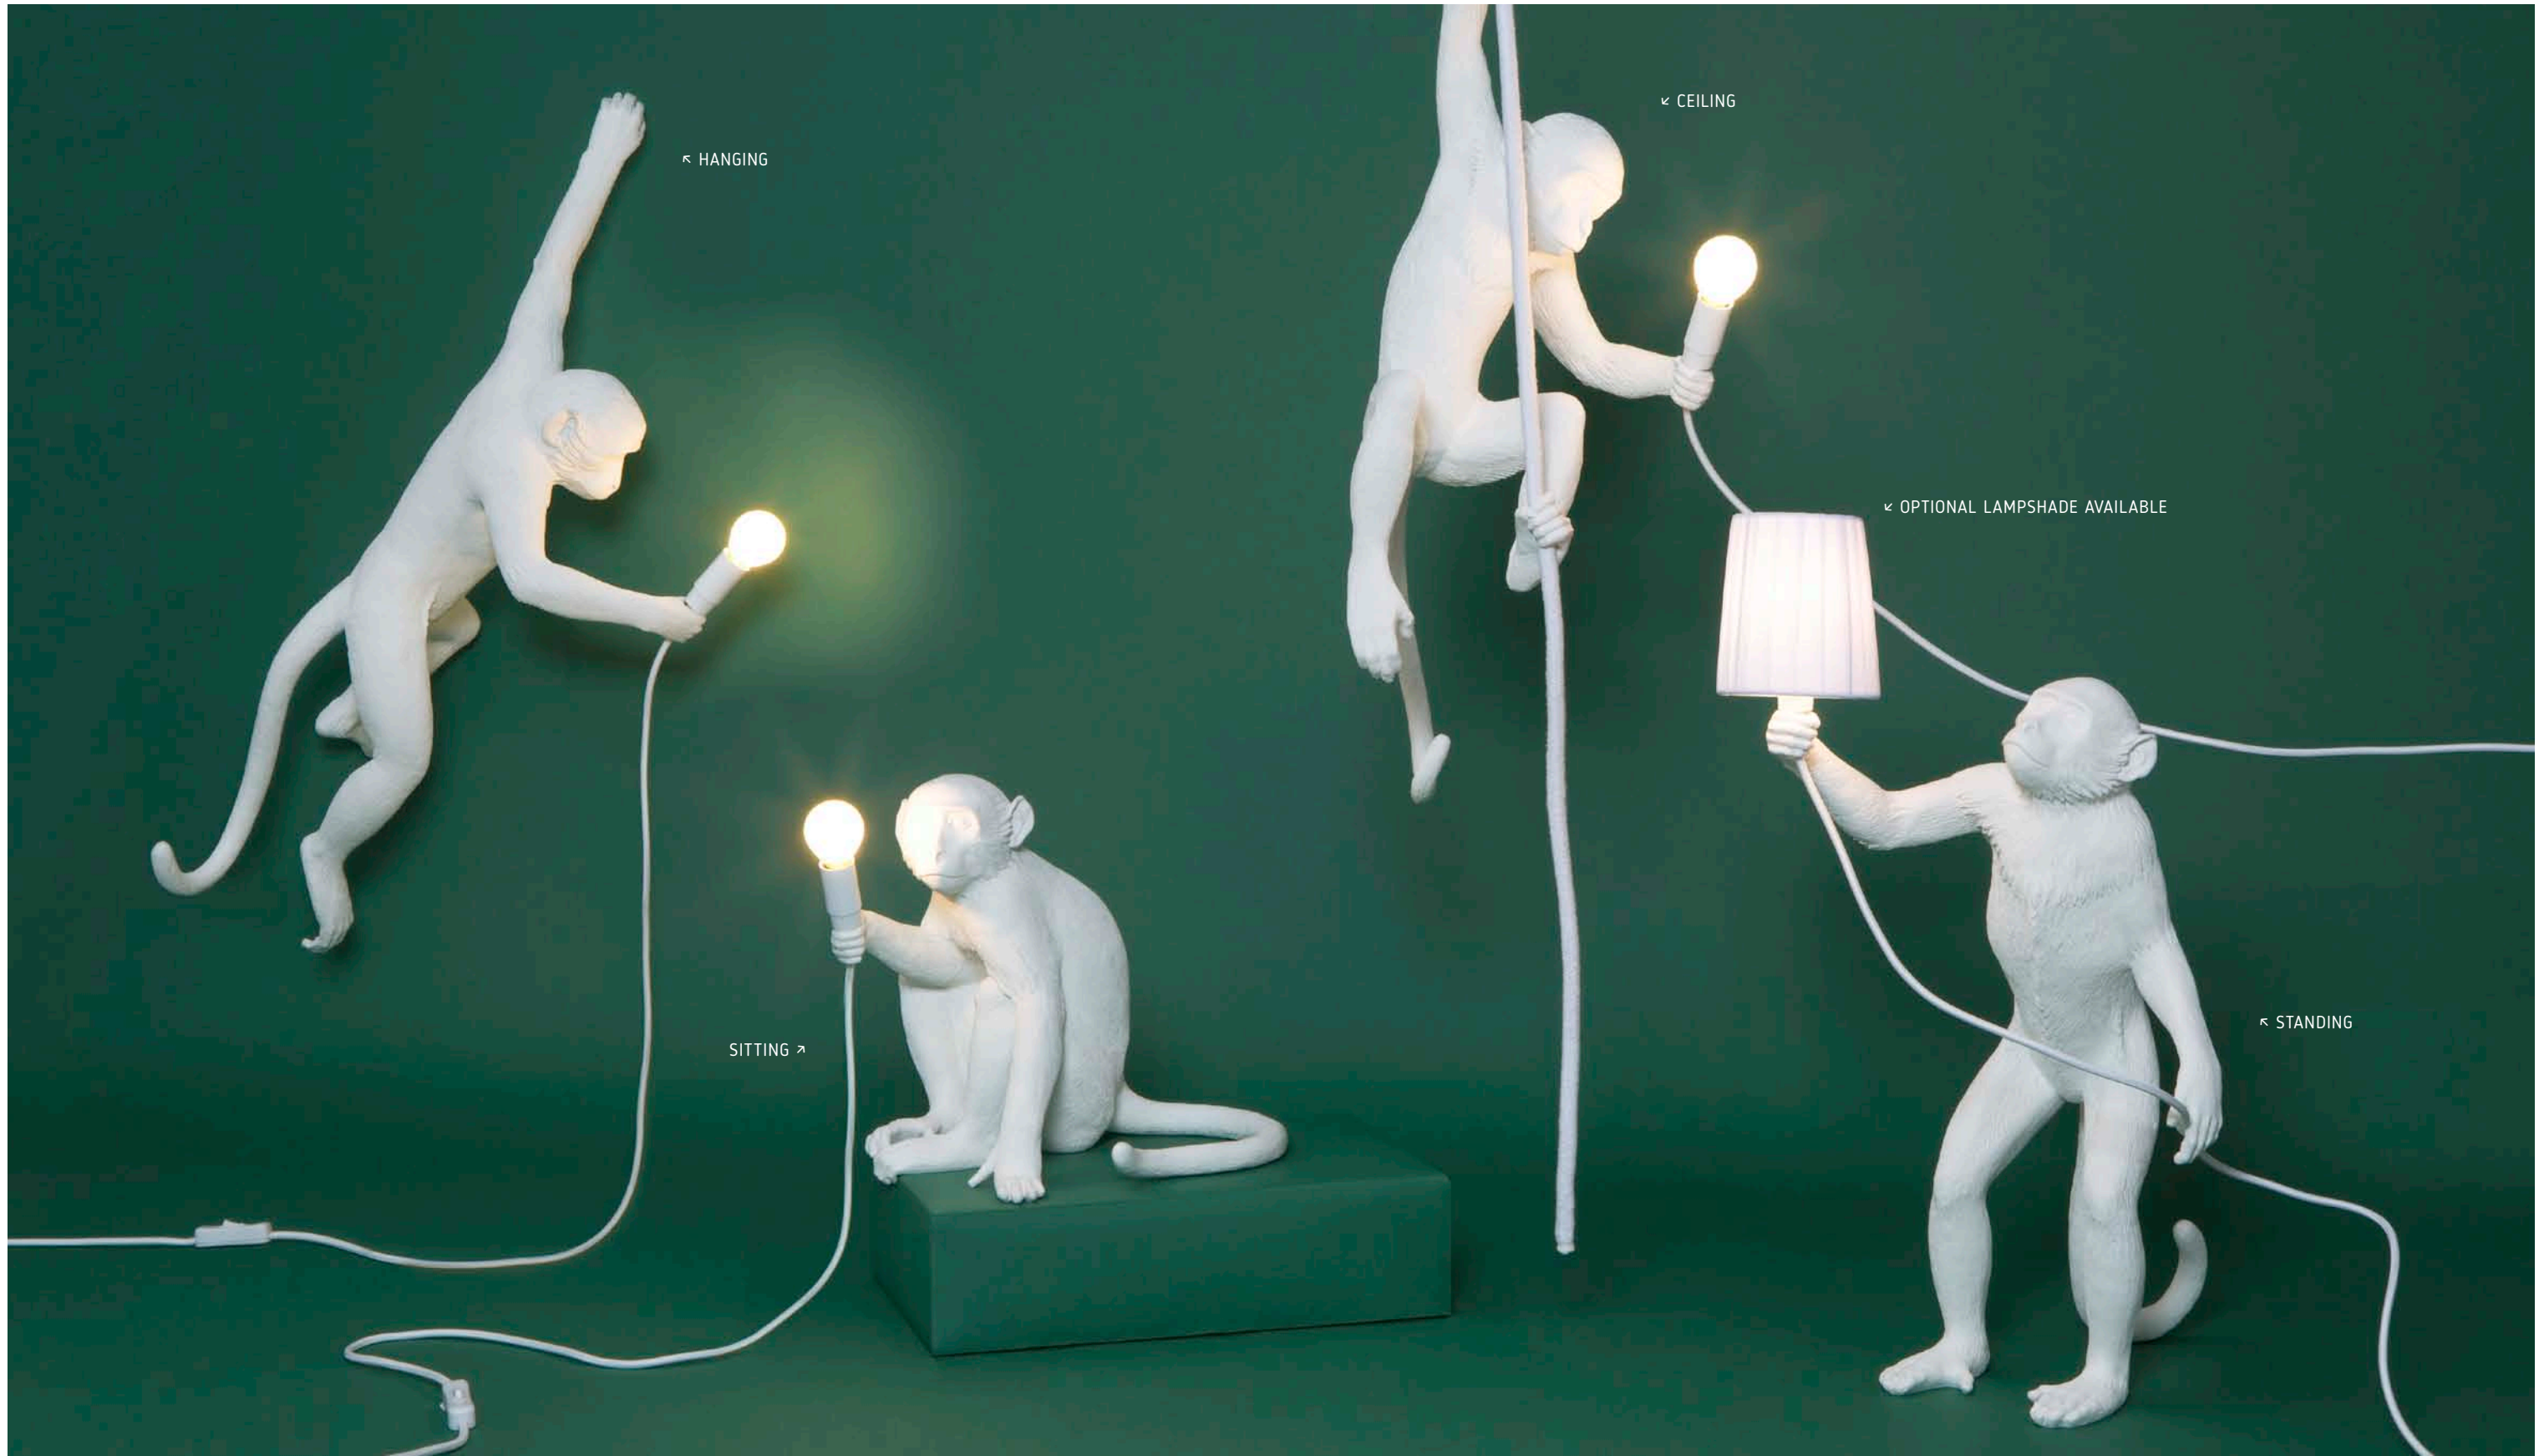

NEW
OPTIONAL
LAMP SHADE!

OUTDOOR
PROOF!

BLACK MONKEY LAMP | Standing / Ceiling / Sitting

BLACK MONKEY LAMP | Hanging

Lampshade | MONKEY LAMP SHADE

◀ HANGING

◀ CEILING

◀ OPTIONAL LAMP SHADE AVAILABLE