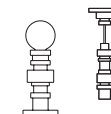

TURN COLLECTION

Design: Alessandro Zambelli
Material: Porcelain

Table lamp with switch _07055
ø cm. 10 h. 20 ≈ - ø 3.9" h. 7.9" ≈

For indoor use only
Led light bulb included
230V 50Hz - 4W G80 -
340 Lumen

Design 4
Ceiling Lamp _07054
h. cm. 17,5 ≈ - h. 6.9" ≈

Design 1
Ceiling Lamp _07051
h. cm. 20 ≈ - h. 7.9" ≈

Design 3
Ceiling Lamp _07053
h. cm. 16,5 ≈ - h. 6.5" ≈

Design 0
Ceiling Lamp _07050
h. cm. 36,5 ≈ - h. 8.7" ≈

For indoor use only
Led light bulb not included
Max bulb E27 - 230V 50Hz - 60W

We recommend to use SELETTI
Dimmable bulbs type E27 - G80
4W - 230V - 50 Hz - 350 lumen
WARM WHITE
Item 07180

- page 15 -