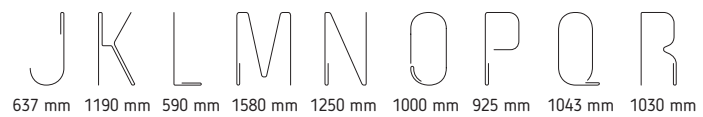

LINEA

Design: Selab + Alessandro Zambelli
Material: Glass, plastic, wood

Neon lamp

h. cm. 140 ≈ - h. 55.1" ≈
White _07753_BIA
Blue _07753_BLU
Fuchsia _07753_FUC
Yellow _07753_GIA
Red _07753_ROS
Green _07753_VER

Base _B07753
cm. 22x22 h. 4 ≈
8.7"x8.7" h. 1.6" ≈

For indoor use only
EU version: 230V - 50Hz - 36W
USA version: 120V - 60Hz - 36W

NEON ART

Design: Selab
Material: Neon tube glass

Alphabet lamp _01422
(A > Z 0 > 9 &! ? → @ ♥ #)
h. 17 ≈ - h. 6.7" ≈

Indoor use only - Intended use
for home decoration only, not for
professional use.

Transformer sold separately
EU version: 230V - 50Hz
USA version: 110V - 60Hz
2Kv transformer max 3 letters
_01423 (EU)
4Kv transformer max 3 letters
_01427 (USA)
6Kv transformer 7-9 letters
_01424 (EU) _01428 (USA)
10Kv transformer 12-14 letters
_01425 (EU) _01429 (USA)

The number can vary according to
the type of letters used to
compose the sign

Extension cord mt. 3 ≈ _01426

ALPHAFONT

Design: BBMDS
Material: Glass

Hanging neon lamp _01462
h. cm. 35 ≈ - h. 15.7" ≈

For indoor use

Neon can be used outdoor only
when in place of the concrete
"ALPHACRETE" letters

INSTRUCTIONS VALID FOR BOTH ALPHAFONT AND ALPHACRETE THE MEASUREMENTS REFER TO THE LINEAR DEVELOPMENT OF NEON

If you buy the single letter you need the following transformer:
Transformer _01463 - 2Kv - 110-230 50/60Hz
Max 2 mt. ≈ - 6.5 ft. ≈

Choose your letters and add up the relative measurements, their
total will show which transformer is suited to the desired composition.

2KV Transformer _01463
2Kv max 2 Mt. ≈ - 6.5 ft. ≈

6KV Transformer _01464
6Kv Max 5 mt. ≈ - 16 ft. ≈

10KV Transformer _01465
10Kv Max 8 mt. ≈ - 26 ft. ≈

ALPHACRETE

Design: BBMDS
Material: Concrete, glass

Alphabet neon lamp _01415
h. cm. 40 ≈ - h. 15.7" ≈

For outdoor / indoor use
Hanging / Standing neon lamp

The lamps require the use of one
or more transformers

VEGAZ

Design: Selab
Material: Metal

Alphabet lamp _01408_A_Z_&
h. 60 ≈ - h. 23.6" ≈

For indoor and home decoration only
Led Light bulb included
E27 - 12V - 4,8W - WARM LIGHT
Input 110-250V - 50/60Hz
Output DC 12V 1,25A

UBIQUA

Design: Selab
Material: Silicon, metal, glass

Hanging lamp
ø cm. 13 h. 28 ≈ - ø 5.1" h. 11" ≈
Yellow 07763_GIA
Green 07763_VER

For indoor use only
Low consumption light bulb
included
230V 50Hz - E27 - 10W

BOUCHÉ

Design: Alessandro Zambelli
Material: Glass

Table lamp
ø cm. 15 h. 39 ≈ - ø 5.9" h. 15.4" ≈
Blue _01432_BLU
Amber _01432_AMB
Purple _01432_VIO

For indoor use only
Neon Lamp included
2Kv/30 mA transformer included
EU version: 230V - 50Hz - 35mA
USA version: 120V - 60Hz - 35mA

TWIST LAMP

Design: Alistair Law
Material: Glass

Light Bulb
h. 30 ≈ - h. 11.8" ≈
Amber _07699_AMB
Blue _07699_BLU
Pink _07699_PIN
Green _07699_VER
Transparent _07699_TRA

For indoor use only
Led light bulb included
Mini G9 - 2W - 230V
50Hz - E27 - 3000K

T-HOLDER

Design: Alessandro Zambelli
Material: Porcelain
Ceiling lamp holder _10699
Lamp holder: ø 6,6 h. 9 ≈
ø 2.6" h. 3.5" ≈
Ceiling holder: ø 12 h. 2,5 ≈
ø 4.7" h. 1 ≈
Cable: cm. 240 ≈ - 94.5" ≈

For indoor use only
230v - 50Hz - E27 - MAX 60W

CRYSTALED

Design: Alessandro Zambelli
Material: Crystal

Square light bulb
cm. 7x7 h. 12,5 ≈
2.8"x2.8" h. 4.9" ≈
Amber _10701_AMB
Blue _10701_BLU
Transparent _10701_TRA

Round light bulb
ø cm. 7 h. 12,5 ≈
ø 2.8" h. 4.9" ≈
Amber _10703_AMB

Blue _10703_BLU
Transparent _10703_TRA

Spot light bulb
ø cm. 7 h. 12,5 ≈
ø 2.8" h. 4.9" ≈
Amber _10705_AMB
Blue _10705_BLU
Transparent _10705_TRA

For indoor use only
Led light bulb included
Mini G9 - 2W - 220/240V
50Hz - E27 - 3000K

C-HOLDER

Design: Alessandro Zambelli
Material: Porcelain

Table lamp holder with switch
_10707
Lamp holder: ø 6,6 h. 6,8 ≈
ø 2.6" h. 2.7" ≈
Cable: cm. 145 ≈ - 57.1" ≈

Ceiling lamp holder _10711
Lamp holder: ø cm. 6,6 h. 6,8 ≈
ø 2.6" h. 2.7" ≈
Ceiling holder: ø cm. 12 h. 2,5 ≈
ø 4.7" h. 1 ≈
Cable: cm. 240 ≈ - 94.5" ≈

For indoor use only
230v - 50Hz - E27 - MAX 60W

WOODSPOT

Design: Alessandro Zambelli
Material: Wood

Table lamp
cm. 22x23 h. 44 ≈
8.7"x9.1" h. 17.3" ≈
White _13030_BIA
Pink _13030_PIN
Green _13030_VER

For indoor use only
Led light bulb included
EU version: 230V - 50Hz -
4W - G80 - 360 Lumen
US version: 110V - 60Hz -
4W - G80 - 360 Lumen
WARM WHITE

EGG OF COLUMBUS